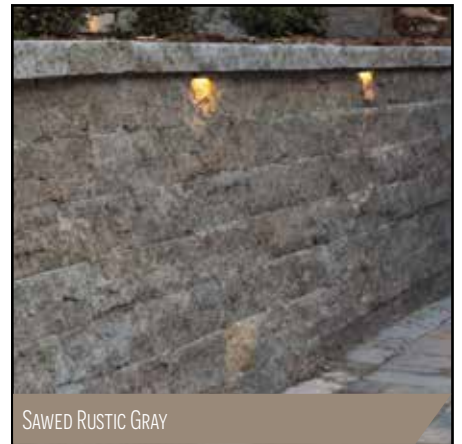

LANNON

EDEN

CHILTON

SAWYER CREEK

LANDSCAPE COBBLESTONE & BOULDERS

RETAINING WALL STONE

CHILTON SEAMFACE

TUMBLED SAWED RUSTIC MIXED COLOR

SAWED RUSTIC GOLD BEDFACE

EDEN

CHILTON SPLITFACE

LANNON SEAMFACE

OAKFIELD

LANNON

RUSTIC GOLD

SAWED RUSTIC MIXED COLOR

SAWED RUSTIC GRAY

OUTCROPPING STONE

CHILTON WEATHERED EDGE SEAMFACE

EDEN

EDEN SEAMFACE

LANNON

LANNON WEATHERED EDGE

MOUNTAIN BLUFF

RUSTIC GOLD SEAMFACE

RUSTIC GOLD

RUSTIC GRAY

NATURAL STONE STEPS

EDEN SNAPPED

FLAMED RUSTIC GRAY

LANNON NATURAL

LANNON SPLITFACE