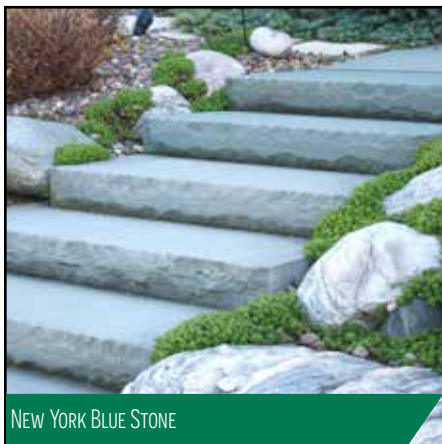

RUSTIC GOLD SEAMFACE

RUSTIC GOLD

RUSTIC GRAY

NATURAL STONE STEPS

EDEN SNAPPED

FLAMED RUSTIC GRAY

LANNON NATURAL

LANNON SPLITFACE

RUSTIC GOLD SNAPPED

RUSTIC GOLD NATURAL

EDEN NATURAL

NEW YORK BLUE STONE

CHILTON NATURAL WEATHERED

LANDSCAPE CHIPS

MIDNIGHT MIST

RED ROTTEN GRANITE