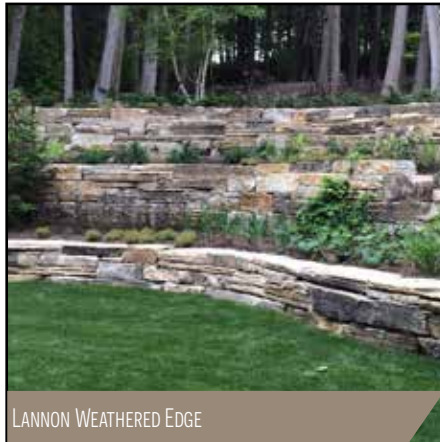

LANNON

EDEN

CHILTON

SAWYER CREEK

LANDSCAPE COBBLESTONE & BOULDERS

RETAINING WALL STONE

CHILTON SEAMFACE

TUMBLED SAWED RUSTIC MIXED COLOR

SAWED RUSTIC GRAY

OUTCROPPING STONE

CHILTON WEATHERED EDGE SEAMFACE

EDEN

EDEN SEAMFACE

LANNON

LANNON WEATHERED EDGE

MOUNTAIN BLUFF

RUSTIC GOLD SEAMFACE

RUSTIC GOLD

RUSTIC GRAY

NATURAL STONE STEPS

EDEN SNAPPED

FLAMED RUSTIC GRAY

LANNON NATURAL

LANNON SPLITFACE