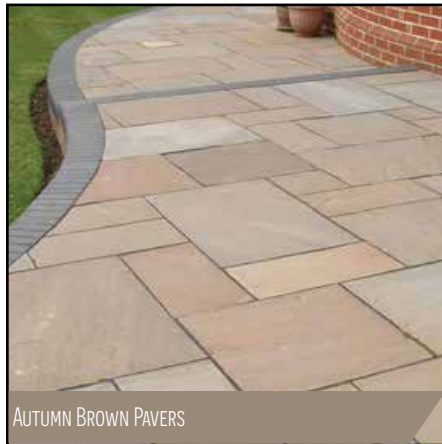

NEW YORK BLUESTONE-IRREGULAR