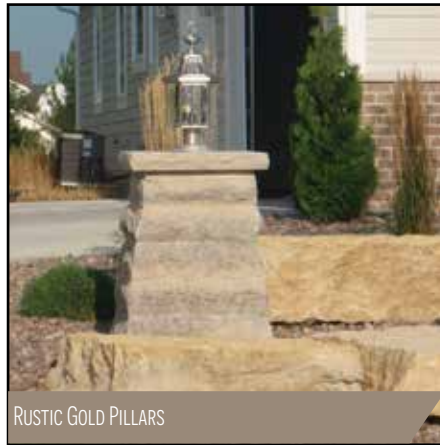

LANNON NATURAL BENCH

RUSTIC GOLD PILLARS