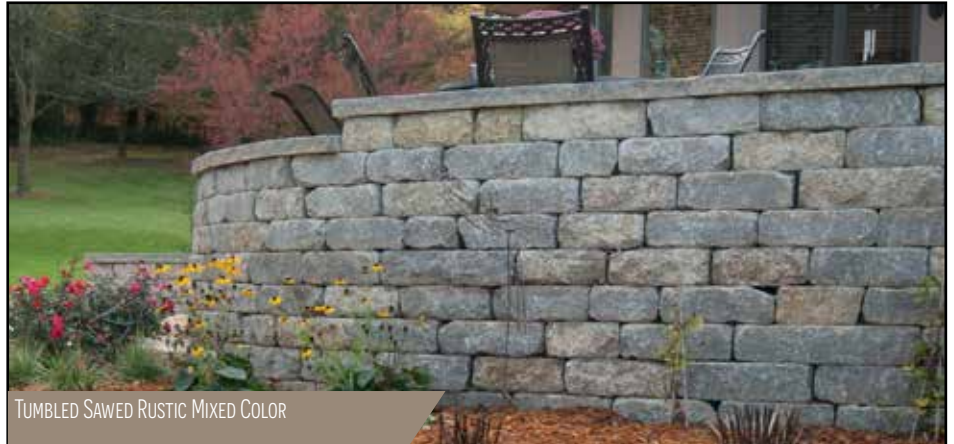

LANNON

EDEN

CHILTON

SAWYER CREEK

LANDSCAPE COBBLESTONE & BOULDERS

RETAINING WALL STONE

CHILTON SEAMFACE

TUMBLED SAWED RUSTIC MIXED COLOR