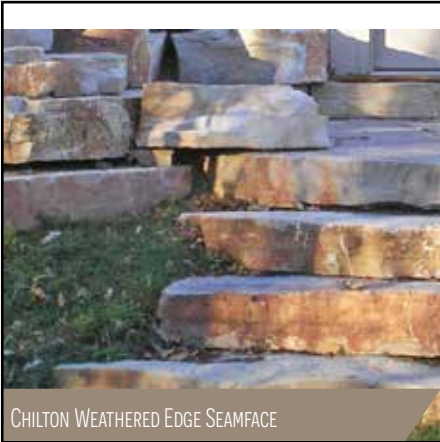

LANNON

EDEN

CHILTON

SAWYER CREEK

LANDSCAPE COBBLESTONE & BOULDERS

RETAINING WALL STONE

CHILTON SEAMFACE

TUMBLED SAWED RUSTIC MIXED COLOR

SAWED RUSTIC GOLD BEDFACE

EDEN

CHILTON SPLITFACE

LANNON SEAMFACE

OAKFIELD

LANNON

RUSTIC GOLD

SAWED RUSTIC MIXED COLOR

SAWED RUSTIC GRAY

OUTCROPPING STONE

CHILTON WEATHERED EDGE SEAMFACE

EDEN

EDEN SEAMFACE

LANNON

LANNON WEATHERED EDGE

MOUNTAIN BLUFF