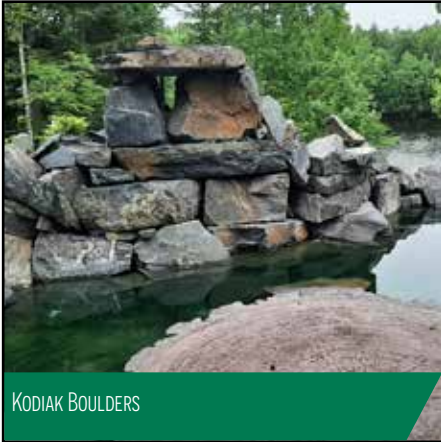

LANNON

EDEN

CHILTON

SAWYER CREEK

LANDSCAPE COBBLESTONE & BOULDERS

RETAINING WALL STONE

CHILTON SEAMFACE

TUMBLED SAWED RUSTIC MIXED COLOR